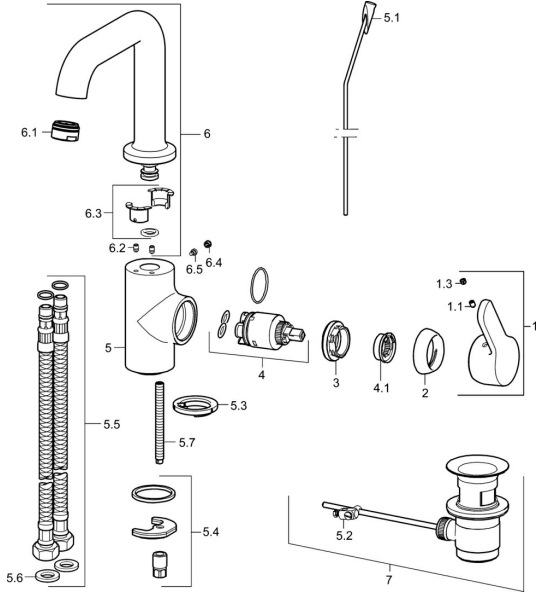

EAN: 4015474274884
static.hansa.com/49542203

Spare parts

SP49542203

	Name	Code
1	Lever Chrome	59914196
1.1	Screw, M5x8, SW2.5	59904755
1.3	Symbol plug Grey	59912112
2	Covering cap, 33x3 mm Chrome	59912504
3	Tightening nut, M40x1	1003409V
4	Cartridge, 3.5 Classic	59913075
4.1	Temperature adjustment limiter	59912325
5.1	Pop-up operating rod Chrome	59913652
5.2	Swivel joint	59904624
5.3	Bottom seal	59914591
5.4	Fixing set	59910749
5.5	Flexible pipe, L=430, G3/8-M8x1	59913964
5.6	Gasket, 9.5x14.4x2	59912551
5.7	Fixing screw, M8x1, L=140	59912474
6	High spout Chrome Discontinued	59914197
6.1	Aerator, M24x1, 6 l/min Chrome	59913727
6.2	Fixing screw, M4x8	59913989
6.3	Sealing kit	59911884
6.4	Cover plug Chrome	59911840
6.5	Screw, M4x7	59902075
7	Pop-up waste Chrome	59904620
7	Pop-up waste, (2019-) Chrome	59914764