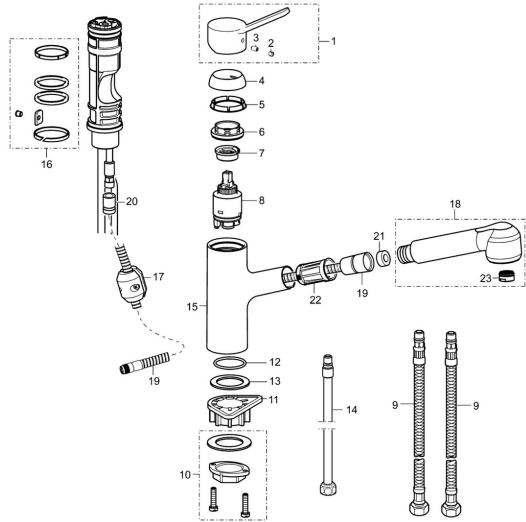

## Spare parts

### SP49522203

	Name	Code
1	Lever Chrome	59913972
2	Symbol plug Grey	59912112
3	Screw, M5x8, SW2.5	59904755
4	Covering cap, 33x3 mm Chrome	59912504
5	Gasket, 45x35.5x5.4	59913651
6	Tightening nut, M37x1, AF30 <b>Discontinued</b>	59912111
7	Temperature adjustment limiter	59912325
8	Cartridge, 3.5 Classic	59913075
9	Hose, M8x1-G3/8, L=600	79901264
10	Fixing set	59913479
11	Supporting plate	59910008
12	O-ring, 35x2.5	59905020
13	Gasket, 48x33.5x2	59902283
14	Coupling pipe, M14x1, L=220 <b>Discontinued</b>	59914041
15	Spout Chrome <b>Discontinued</b>	79901272
16	Sealing kit	59913313
17	Counterbalance	59914039
18	Hand shower Chrome	79901271
19	Hose, M14x1-G1/2, L=1500	79901270
20	Conversion nipple	59914028
21	Gasket	79901279
22	Flow limiting cap	79901273
23	Aerator, M24x1 Chrome	79900048
N.I.	Key, SW30/34	59912108