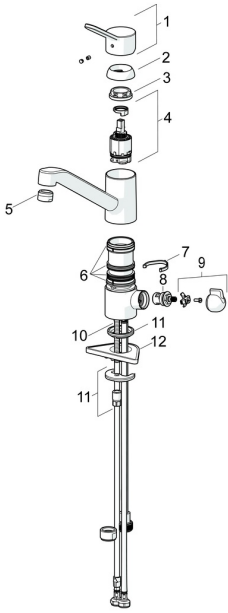

## Spare parts

### SP49502203

	Name	Code
1	Lever Chrome	59913972
1.1	Screw, M5x8, SW2.5	59904755
1.3	Symbol plug Grey	59912112
2	Covering cap, 33x3 mm Chrome	59912504
3	Tightening nut, M37x1, AF30 <b>Discontinued</b>	59912111
4	Cartridge, 3.5 Eco	59912324
4	Cartridge, 3.5 Classic	59913075
4.1	Temperature adjustment limiter	59912325
4.3	O-ring, d 28.24x2.62 <b>Discontinued</b>	59912590
4.4	O-ring, d 10.10x1.60 <b>Discontinued</b>	59905072
5.1	Sealing kit	1001264V
5.1	Sealing kit <b>Discontinued</b>	59913968
5.3	O-ring, d 34x1.5	59913975
5.4	Bottom seal	59914591
5.5	Supporting plate	59910008
5.6	Fixing plate	59904765
5.7	Screw, M8x1, SW13	59904766
5.9	Flexible pipe, L=550, G3/8-M8x1	59913969
5.10	O-ring, 6x1.4	59913266
5.11	Gasket, 9.5x14.4x2	59912551
5.12	Fixing set	59910749
5.13	Fixing screw, M8x1, L=140	59912474
5.14	Hose, M8x1, G3/8, L=370 <b>Discontinued</b>	59913974
6	Spout Chrome	59913971
7	Aerator, M24x1 (2011-)	59913739
9	Handle Chrome <b>Discontinued</b>	59913977
9.1	Headpart, G3/8	59913260
9.2	Adapter White	59910235
9.3	Coupling pipe <b>Discontinued</b>	59913976
10	Connector nipple, G3/4xG3/8 <b>Discontinued</b>	59910940
N.I.	Key, SW30/34	59912108
N.I.	Washer set <b>Discontinued</b>	59914043

### SP49502203(2020)

	Name	Code
01	Lever Chrome	59913972
02	Covering cap, 33x3 mm Chrome	59912504
03	Tightening nut, M37x1, SW30	1005680V
04	Cartridge, 3.5 Classic	59913075
05	Aerator, M24x1 STD HC A Chrome	59902366
06	Sealing kit	1001264V
07	Spout overturning stopper, 120°	59914489
08	Headpart, G1/2	59914433
09	Handle for washing machine valve Chrome Discontinued	59914715
10	Fixing screw, M8x1, L=140	59912474
11	Fixing set	59910749
12	Supporting plate	59910008