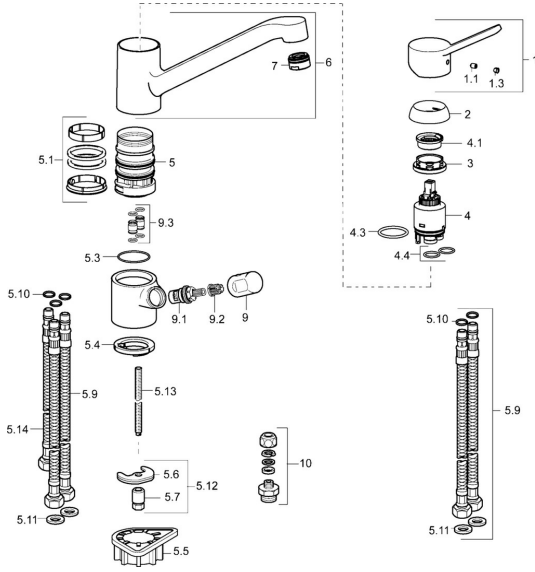

## Spare parts

### SP49502203

	Name	Code
1	Lever Chrome	59913972
1.1	Screw, M5x8, SW2.5	59904755
1.3	Symbol plug Grey	59912112
2	Covering cap, 33x3 mm Chrome	59912504
3	Tightening nut, M37x1, AF30 <b>Discontinued</b>	59912111
4	Cartridge, 3.5 Eco	59912324
4	Cartridge, 3.5 Classic	59913075
4.1	Temperature adjustment limiter	59912325
4.3	O-ring, d 28.24x2.62 <b>Discontinued</b>	59912590
4.4	O-ring, d 10.10x1.60 <b>Discontinued</b>	59905072
5.1	Sealing kit	1001264V
5.1	Sealing kit <b>Discontinued</b>	59913968
5.3	O-ring, d 34x1.5	59913975
5.4	Bottom seal	59914591
5.5	Supporting plate	59910008
5.6	Fixing plate	59904765
5.7	Screw, M8x1, SW13	59904766
5.9	Flexible pipe, L=550, G3/8-M8x1	59913969
5.10	O-ring, 6x1.4	59913266
5.11	Gasket, 9.5x14.4x2	59912551
5.12	Fixing set	59910749
5.13	Fixing screw, M8x1, L=140	59912474
5.14	Hose, M8x1, G3/8, L=370 <b>Discontinued</b>	59913974
6	Spout Chrome	59913971
7	Aerator, M24x1 (2011-)	59913739
9	Handle Chrome <b>Discontinued</b>	59913977
9.1	Headpart, G3/8	59913260
9.2	Adapter White	59910235
9.3	Coupling pipe <b>Discontinued</b>	59913976
10	Connector nipple, G3/4xG3/8 <b>Discontinued</b>	59910940
N.I.	Key, SW30/34	59912108
N.I.	Washer set <b>Discontinued</b>	59914043

### SP49502203(2020)

	Name	Code
01	Lever Chrome	59913972
02	Covering cap, 33x3 mm Chrome	59912504
03	Tightening nut, M37x1, SW30	1005680V
04	Cartridge, 3.5 Classic	59913075
05	Aerator, M24x1 STD HC A Chrome	59902366
06	Sealing kit	1001264V
07	Spout overturning stopper, 120°	59914489
08	Headpart, G1/2	59914433
09	Handle for washing machine valve Chrome Discontinued	59914715
10	Fixing screw, M8x1, L=140	59912474
11	Fixing set	59910749
12	Supporting plate	59910008