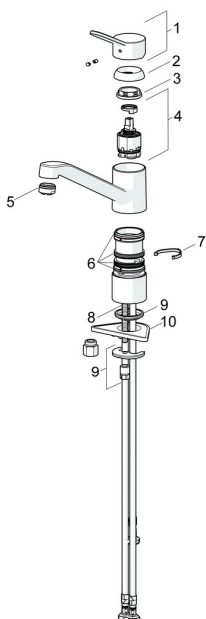

EAN: 4015474268289
static.hansa.com/49491103

Spare parts

SP49491103

	Name	Code
1	Lever Chrome	59913972
1.1	Screw, M5x8, SW2.5	59904755
1.3	Symbol plug Grey	59912112
2	Covering cap, 33x3 mm Chrome	59912504
3	Tightening nut, M37x1, AF30 Discontinued	59912111
4	Cartridge, 3.5 Eco	59912324
4	Cartridge, 3.5 Classic	59913075
4.1	Temperature adjustment limiter	59912325
4.3	O-ring, d 28.24x2.62 Discontinued	59912590
4.4	O-ring, d 10.10x1.60 Discontinued	59905072
5.1	Sealing kit	1001264V
5.1	Sealing kit Discontinued	59913968
5.2	Raising socket	59913973
5.3	O-ring, d 34x1.5	59913975
5.5	Supporting plate	59910008
5.6	Fixing plate	59904765
5.7	Screw, M8x1, SW13	59904766
5.8	O-ring, d 36.09x d 3.53	59913396
5.9	Pipe, M8x1, L=560	59912806
5.10	O-ring, 6x1.4	59913266
5.11	Fixing set	59910749
5.12	Fixing screw, M8x1, L=140	59912474
6	Spout Chrome	59913971
7	Aerator, M24x1 A, low pressure Chrome	59902692
7.1	Aerator, M22/24, ND	59901553
9	Fitting nut	59904969
9.1	Sealing kit, 14.9x8.5x1	59902352
9.2	Sealing kit, 10x8	59902272
9.3	Hose	59902151
N.I.	Key, SW30/34	59912108
N.I.	Washer set Discontinued	59914043

Spare parts

SP49491103(2020)

	Name	Code
01	Lever Chrome	59913972
02	Covering cap, 33x3 mm Chrome	59912504
03	Tightening nut, M37x1, SW30	1005680V
04	Cartridge, 3.5 Classic	59913075
05	Aerator, M24x1 A, low pressure Chrome	59902692
06	Sealing kit	1001264V
07	Spout overturning stopper, 120°	59914489
08	Fixing screw, M8x1, L=140	59912474
09	Fixing set	59910749
10	Supporting plate	59910008