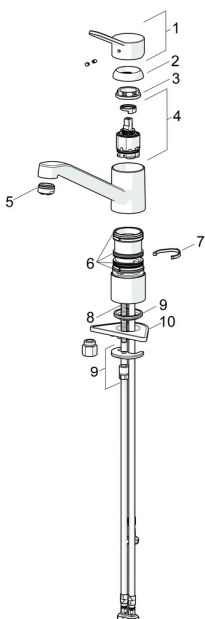

EAN: 4015474268289
static.hansa.com/49491103

Spare parts

SP49491103

	Name	Code
1	Lever Chrome	59913972
1.1	Screw, M5x8, SW2.5	59904755
1.3	Symbol plug Grey	59912112
2	Covering cap, 33x3 mm Chrome	59912504
3	Tightening nut, M37x1, AF30 Discontinued	59912111
4	Cartridge, 3.5 Eco	59912324
4	Cartridge, 3.5 Classic	59913075
4.1	Temperature adjustment limiter	59912325
4.3	O-ring, d 28.24x2.62 Discontinued	59912590
4.4	O-ring, d 10.10x1.60 Discontinued	59905072
5.1	Sealing kit	1001264V
5.1	Sealing kit Discontinued	59913968
5.2	Raising socket	59913973
5.3	O-ring, d 34x1.5	59913975
5.5	Supporting plate	59910008
5.6	Fixing plate	59904765
5.7	Screw, M8x1, SW13	59904766
5.8	O-ring, d 36.09x d 3.53	59913396
5.9	Pipe, M8x1, L=560	59912806
5.10	O-ring, 6x1.4	59913266
5.11	Fixing set	59910749
5.12	Fixing screw, M8x1, L=140	59912474
6	Spout Chrome	59913971
7	Aerator, M24x1 A, low pressure Chrome	59902692
7.1	Aerator, M22/24, ND	59901553
9	Fitting nut	59904969
9.1	Sealing kit, 14.9x8.5x1	59902352
9.2	Sealing kit, 10x8	59902272
9.3	Hose	59902151
N.I.	Key, SW30/34	59912108
N.I.	Washer set Discontinued	59914043

Spare parts

SP49491103(2020)

	Name	Code
01	Lever Chrome	59913972
02	Covering cap, 33x3 mm Chrome	59912504
03	Tightening nut, M37x1, SW30	1005680V
04	Cartridge, 3.5 Classic	59913075
05	Aerator, M24x1 A, low pressure Chrome	59902692
06	Sealing kit	1001264V
07	Spout overturning stopper, 120°	59914489
08	Fixing screw, M8x1, L=140	59912474
09	Fixing set	59910749
10	Supporting plate	59910008