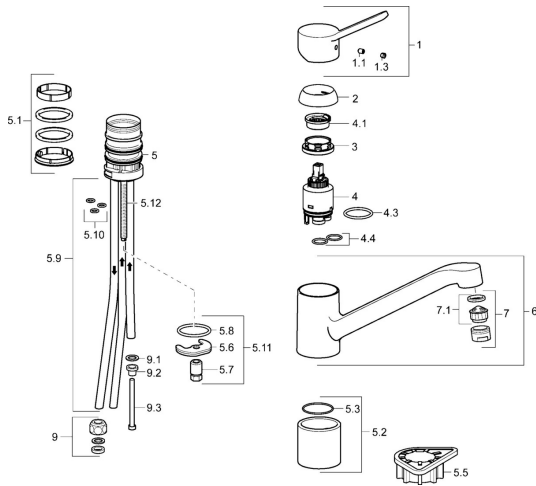

EAN: 4015474268289
static.hansa.com/49491103

Spare parts

SP49491103

	Name	Code
1	Lever Chrome	59913972
1.1	Screw, M5x8, SW2.5	59904755
1.3	Symbol plug Grey	59912112
2	Covering cap, 33x3 mm Chrome	59912504
3	Tightening nut, M37x1, AF30 Discontinued	59912111
4	Cartridge, 3.5 Eco	59912324
4	Cartridge, 3.5 Classic	59913075
4.1	Temperature adjustment limiter	59912325
4.3	O-ring, d 28.24x2.62 Discontinued	59912590
4.4	O-ring, d 10.10x1.60 Discontinued	59905072
5.1	Sealing kit	1001264V
5.1	Sealing kit Discontinued	59913968
5.2	Raising socket	59913973
5.3	O-ring, d 34x1.5	59913975
5.5	Supporting plate	59910008
5.6	Fixing plate	59904765
5.7	Screw, M8x1, SW13	59904766
5.8	O-ring, d 36.09x d 3.53	59913396
5.9	Pipe, M8x1, L=560	59912806
5.10	O-ring, 6x1.4	59913266
5.11	Fixing set	59910749
5.12	Fixing screw, M8x1, L=140	59912474
6	Spout Chrome	59913971
7	Aerator, M24x1 A, low pressure Chrome	59902692
7.1	Aerator, M22/24, ND	59901553
9	Fitting nut	59904969
9.1	Sealing kit, 14.9x8.5x1	59902352
9.2	Sealing kit, 10x8	59902272
9.3	Hose	59902151
N.I.	Key, SW30/34	59912108
N.I.	Washer set Discontinued	59914043

Spare parts

SP49491103(2020)

	Name	Code
01	Lever Chrome	59913972
02	Covering cap, 33x3 mm Chrome	59912504
03	Tightening nut, M37x1, SW30	1005680V
04	Cartridge, 3.5 Classic	59913075
05	Aerator, M24x1 A, low pressure Chrome	59902692
06	Sealing kit	1001264V
07	Spout overturning stopper, 120°	59914489
08	Fixing screw, M8x1, L=140	59912474
09	Fixing set	59910749
10	Supporting plate	59910008