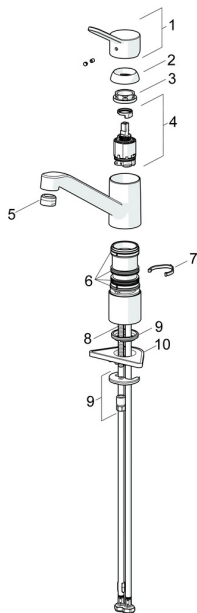

EAN: 4015474261068
static.hansa.com/49482203

Spare parts

SP49482203

	Name	Code
1	Lever Chrome	59913972
1.1	Screw, M5x8, SW2.5	59904755
1.3	Symbol plug Grey	59912112
2	Covering cap, 33x3 mm Chrome	59912504
3	Tightening nut, M37x1, AF30 Discontinued	59912111
4	Cartridge, 3.5 Eco	59912324
4	Cartridge, 3.5 Classic	59913075
4.1	Temperature adjustment limiter	59912325
4.3	O-ring, d 28.24x2.62 Discontinued	59912590
4.4	O-ring, d 10.10x1.60 Discontinued	59905072
5.1	Sealing kit	1001264V
5.1	Sealing kit Discontinued	59913968
5.2	Raising socket	59913973
5.3	O-ring, d 34x1.5	59913975
5.5	Supporting plate	59910008
5.6	Fixing plate	59904765
5.7	Screw, M8x1, SW13	59904766
5.8	O-ring, d 36.09x d 3.53	59913396
5.9	Flexible pipe, L=550, G3/8-M8x1	59913969
5.10	O-ring, 6x1.4	59913266
5.11	Gasket, 9.5x14.4x2	59912551
5.12	Fixing set	59910749
5.13	Fixing screw, M8x1, L=140	59912474
6	Spout Chrome	59913971
7	Aerator, M24x1 STD HC A Chrome	59902366
N.I.	Key, SW30/34	59912108
N.I.	Washer set Discontinued	59914043

Spare parts

SP49482203(2020)

	Name	Code
01	Lever Chrome	59913972
02	Covering cap, 33x3 mm Chrome	59912504
03	Tightening nut, M37x1, SW30	1005680V
04	Cartridge, 3.5 Classic	59913075
05	Aerator, M24x1 STD HC A Chrome	59902366
06	Sealing kit	1001264V
07	Spout overturning stopper, 120°	59914489
08	Fixing screw, M8x1, L=140	59912474
09	Fixing set	59910749
10	Supporting plate	59910008