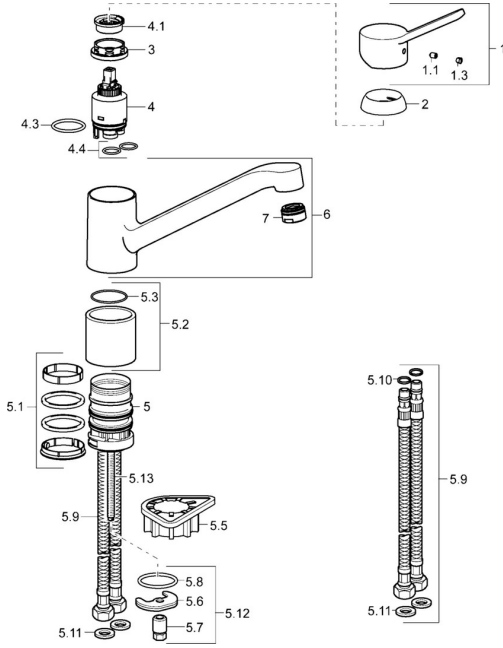

EAN: 4015474261068
static.hansa.com/49482203

Spare parts

SP49482203

	Name	Code
1	Lever Chrome	59913972
1.1	Screw, M5x8, SW2.5	59904755
1.3	Symbol plug Grey	59912112
2	Covering cap, 33x3 mm Chrome	59912504
3	Tightening nut, M37x1, AF30 Discontinued	59912111
4	Cartridge, 3.5 Eco	59912324
4	Cartridge, 3.5 Classic	59913075
4.1	Temperature adjustment limiter	59912325
4.3	O-ring, d 28.24x2.62 Discontinued	59912590
4.4	O-ring, d 10.10x1.60 Discontinued	59905072
5.1	Sealing kit	1001264V
5.1	Sealing kit Discontinued	59913968
5.2	Raising socket	59913973
5.3	O-ring, d 34x1.5	59913975
5.5	Supporting plate	59910008
5.6	Fixing plate	59904765
5.7	Screw, M8x1, SW13	59904766
5.8	O-ring, d 36.09x d 3.53	59913396
5.9	Flexible pipe, L=550, G3/8-M8x1	59913969
5.10	O-ring, 6x1.4	59913266
5.11	Gasket, 9.5x14.4x2	59912551
5.12	Fixing set	59910749
5.13	Fixing screw, M8x1, L=140	59912474
6	Spout Chrome	59913971
7	Aerator, M24x1 STD HC A Chrome	59902366
N.I.	Key, SW30/34	59912108
N.I.	Washer set Discontinued	59914043

Spare parts

SP49482203(2020)

	Name	Code
01	Lever Chrome	59913972
02	Covering cap, 33x3 mm Chrome	59912504
03	Tightening nut, M37x1, SW30	1005680V
04	Cartridge, 3.5 Classic	59913075
05	Aerator, M24x1 STD HC A Chrome	59902366
06	Sealing kit	1001264V
07	Spout overturning stopper, 120°	59914489
08	Fixing screw, M8x1, L=140	59912474
09	Fixing set	59910749
10	Supporting plate	59910008