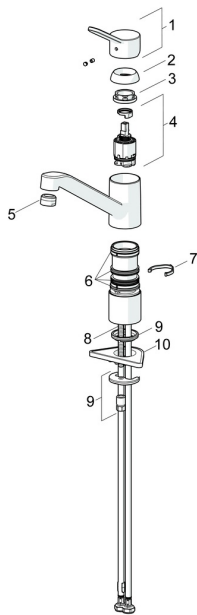

EAN: 4015474261068
static.hansa.com/49482203

Spare parts

SP49482203

	Name	Code
1	Lever Chrome	59913972
1.1	Screw, M5x8, SW2.5	59904755
1.3	Symbol plug Grey	59912112
2	Covering cap, 33x3 mm Chrome	59912504
3	Tightening nut, M37x1, AF30 Discontinued	59912111
4	Cartridge, 3.5 Eco	59912324
4	Cartridge, 3.5 Classic	59913075
4.1	Temperature adjustment limiter	59912325
4.3	O-ring, d 28.24x2.62 Discontinued	59912590
4.4	O-ring, d 10.10x1.60 Discontinued	59905072
5.1	Sealing kit	1001264V
5.1	Sealing kit Discontinued	59913968
5.2	Raising socket	59913973
5.3	O-ring, d 34x1.5	59913975
5.5	Supporting plate	59910008
5.6	Fixing plate	59904765
5.7	Screw, M8x1, SW13	59904766
5.8	O-ring, d 36.09x d 3.53	59913396
5.9	Flexible pipe, L=550, G3/8-M8x1	59913969
5.10	O-ring, 6x1.4	59913266
5.11	Gasket, 9.5x14.4x2	59912551
5.12	Fixing set	59910749
5.13	Fixing screw, M8x1, L=140	59912474
6	Spout Chrome	59913971
7	Aerator, M24x1 STD HC A Chrome	59902366
N.I.	Key, SW30/34	59912108
N.I.	Washer set Discontinued	59914043

Spare parts

SP49482203(2020)

	Name	Code
01	Lever Chrome	59913972
02	Covering cap, 33x3 mm Chrome	59912504
03	Tightening nut, M37x1, SW30	1005680V
04	Cartridge, 3.5 Classic	59913075
05	Aerator, M24x1 STD HC A Chrome	59902366
06	Sealing kit	1001264V
07	Spout overturning stopper, 120°	59914489
08	Fixing screw, M8x1, L=140	59912474
09	Fixing set	59910749
10	Supporting plate	59910008