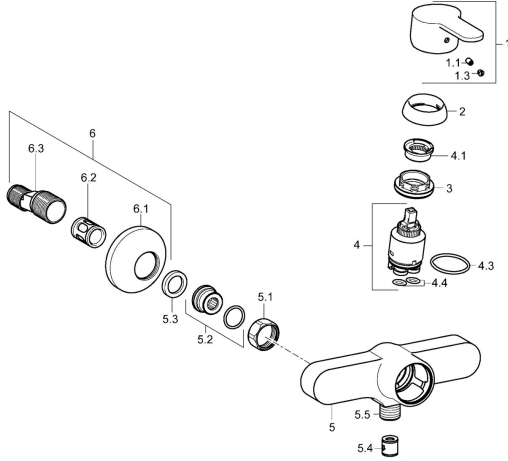

## Spare parts

### SP49450103

	Name	Code
1	Lever Chrome	59913827
1.1	Screw, M5x8, SW2.5	59904755
1.3	Symbol plug Grey	59912112
2	Covering cap, 33x3 mm Chrome	59912504
3	Tightening nut, M40x1	1003409V
4	Cartridge, 3.5 Eco	59912324
4	Cartridge, 3.5 Classic	59913075
4.1	Temperature adjustment limiter	59912325
4.3	O-ring, d 28.24x2.62 <span style="background-color: #cccccc;">Discontinued</span>	59912590
4.4	O-ring, d 10.10x1.60 <span style="background-color: #cccccc;">Discontinued</span>	59905072
5.1	Connection nut, G3/4, AF30	59902230
5.2	Connector	59913400
5.3	Retaining ring, 23.9x15.2x2	59902689
5.4	Non-return valve	59905714
5.5	Thread nipple, G1/2xM18x1	59911384
6	Eccentric, G3/4xG1/2 Chrome	59904793
6.1	Cover flange Chrome	59904796
6.2	Silencer	59904792
6.3	Eccentric connector, G3/4xG1/2, DN15	59910254
N.I.	Key, SW30/34	59912108