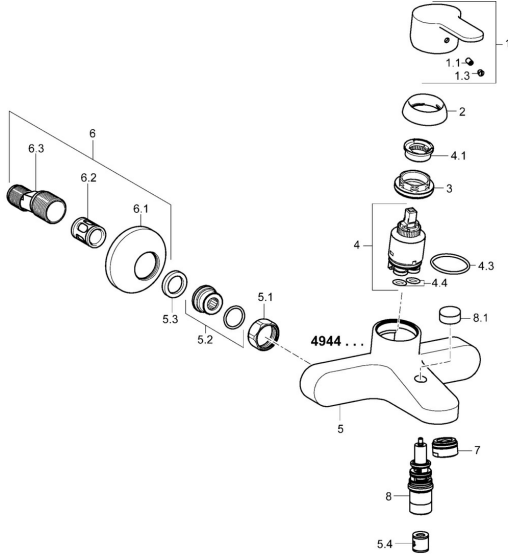

EAN: 4015474254039
static.hansa.com/49442103

Spare parts

SP49442103

	Name	Code
1	Lever Chrome	59913827
1.1	Screw, M5x8, SW2.5	59904755
1.3	Symbol plug Grey	59912112
2	Covering cap, 33x3 mm Chrome	59912504
3	Tightening nut, M40x1	1003409V
4	Cartridge, 3.5 Eco	59912324
4	Cartridge, 3.5 Classic	59913075
4.1	Temperature adjustment limiter	59912325
4.3	O-ring, d 28.24x2.62 Discontinued	59912590
4.4	O-ring, d 10.10x1.60 Discontinued	59905072
5.1	Connection nut, G3/4, AF30	59902230
5.2	Connector	59913400
5.3	Retaining ring, 23.9x15.2x2	59902689
5.4	Non-return valve	59905714
6	Eccentric, G3/4xG1/2 Chrome	59904793
6.1	Cover flange Chrome	59904796
6.2	Silencer	59904792
6.3	Eccentric connector, G3/4xG1/2, DN15	59910254
7	Aerator, M24x1 C Chrome	59913401
8	Diverter	59912706
8.1	Diverter knob Chrome	59913402
N.I.	Key, SW30/34	59912108