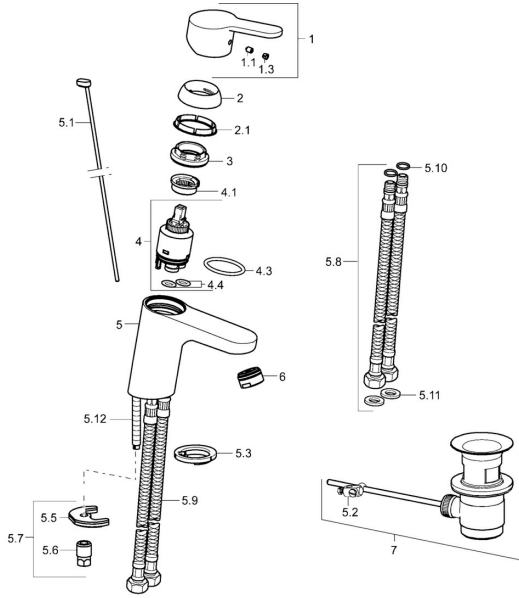

EAN: 4015474253988
static.hansa.com/49402203

Spare parts

SP49402203

	Name	Code
1	Lever Chrome	59913827
1.1	Screw, M5x8, SW2.5	59904755
1.3	Symbol plug Grey	59912112
2	Covering cap, 33x3 mm Chrome	59912504
2.1	Gasket, 45x35.5x5.4	59913651
3	Tightening nut, M40x1	1003409V
4	Cartridge, 3.5 Eco	59912324
4	Cartridge, 3.5 Classic	59913075
4.1	Temperature adjustment limiter	59912325
4.3	O-ring, d 28.24x2.62 Discontinued	59912590
4.4	O-ring, d 10.10x1.60 Discontinued	59905072
5.1	Pop-up operating rod Chrome	59913067
5.2	Swivel joint	59904624
5.3	Bottom seal	59914591
5.5	Fixing plate	59904765
5.6	Screw, M8x1, SW13	59904766
5.7	Fixing set	59912113
5.8	Flexible pipe, L=430, G3/8-M10x1 RH Discontinued	59913213
5.9	Flexible pipe, L=430, G3/8-M10x1	59912515
5.10	O-ring, d 7.65x1.78	59902337
5.11	Gasket, 9.5x14.4x2	59912551
5.12	Fixing screw, M8x1, L=140	59912474
6	Aerator, M24x1, 6 l/min Chrome	59913727
7	Pop-up waste Chrome	59904620
7	Pop-up waste, (2019-) Chrome	59914764
N.I.	Key, SW30/34	59912108