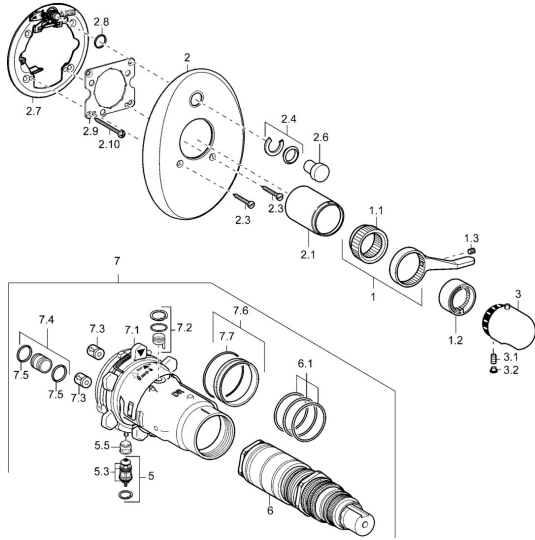

## Spare parts

### SP47649045

	Name	Code
1	Lever	59912895
1.1	Adapter	59912894
1.2	Temperature adjustment limiter Chrome	59912893
1.3	Screw, M6x16, SW2.5	59911727
2	Cover flange Chrome <b>Discontinued</b>	59912927
2.1	Covering cap Chrome <b>Discontinued</b>	59912896
2.3	Screw, M5x25 Chrome	59912881
2.4	Flow limiting cap	59912924
2.6	Snap	59912926
2.7	Fixing part	59912889
2.8	O-ring, d 7.65x1.78	59902337
2.9	Fixing plate	59913034
2.10	Screw, M4.5x80	59912890
3	Temperature control handle, (-38°) Chrome	59911280
3	Temperature control handle Chrome	59910304
3	Temperature control handle Chrome/Satin <b>Discontinued</b>	59910305
3.1	Screw, M6x9.5	59901609
3.2	Cover plug Chrome	59911840
3.2	Plug Chrome/Satin <b>Discontinued</b>	59911917
5	Diverter	59912985
5.3	Sealing kit <b>Discontinued</b>	59912997
5.5	Seat	59912229
6	Thermostatic cartridge, 1/2" Varox	59912843
6.1	O-ring, d 26x2	59911081
7	Functional unit, H/C reversed <b>Discontinued</b>	59912979
7	Functional unit <b>Discontinued</b>	59912905
7.1	Blind nut	59912984
7.2	Back-pressure valve	59912990
7.3	Non-return valve	59905714
7.4	Connection nipple, (2014-)	59913885
7.5	O-ring, d 14x2	59912982
7.6	Ring	59912989
7.7	O-ring, 50.52x1.78	59906841
N.I.	Rebound pin	59912005
N.I.	Raising kit, 20 mm	59912754