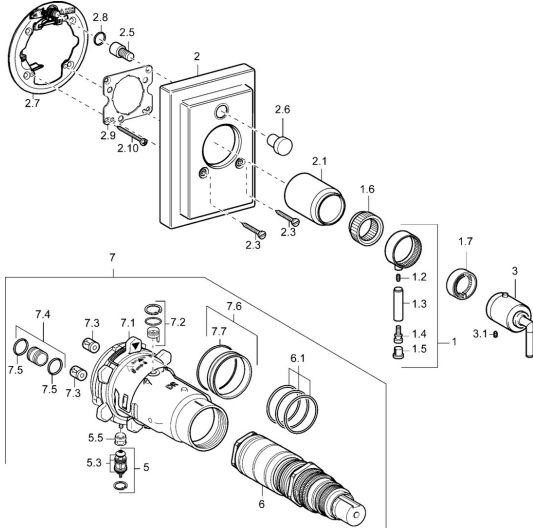

EAN: 4015474114050
static.hansa.com/47099042

Spare parts

SP47099042

	Name	Code
1	Lever Discontinued	59912603
1.6	Adapter	59912894
1.7	Temperature adjustment limiter Chrome	59912893
2	Cover flange Discontinued	59913011
2.1	Covering cap Chrome Discontinued	59912896
2.3	Screw, M5x23, SW3 Chrome Discontinued	59913012
2.5	Push button Discontinued	59912940
2.6	Push button Chrome Discontinued	59912884
2.7	Fixing part	59912889
2.8	O-ring, d 7.65x1.78	59902337
2.9	Fixing plate	59913034
2.10	Screw, M4.5x80	59912890
3	Temperature control handle Discontinued	59912605
3.1	Screw, M6x16, SW2.5	59911727
5	Diverter	59912985
5.3	Sealing kit Discontinued	59912997
5.5	Seat	59912229
6	Thermostatic cartridge, 1/2" Varox	59912843
7	Functional unit, H/C reversed Discontinued	59912979
7	Functional unit Discontinued	59912905
7.1	Blind nut	59912984
7.2	Back-pressure valve	59912990
7.3	Non-return valve	59905714
7.4	Connection nipple, (2014-)	59913885
7.5	O-ring, d 14x2	59912982
7.6	Ring	59912989
7.7	O-ring, 50.52x1.78	59906841
N.I.	Raising kit, 20 mm	59912754
N.I.	Rebound pin	59912005