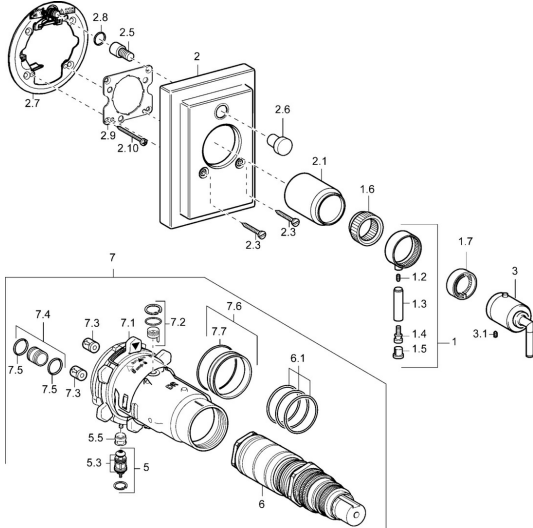

## Spare parts

### SP47093042

	Name	Code
1	Lever <b>Discontinued</b>	59912603
1.6	Adapter	59912894
1.7	Temperature adjustment limiter Chrome	59912893
2	Cover flange <b>Discontinued</b>	59913011
2.1	Covering cap Chrome <b>Discontinued</b>	59912896
2.3	Screw, M5x23, SW3 Chrome <b>Discontinued</b>	59913012
2.5	Push button <b>Discontinued</b>	59912940
2.6	Push button Chrome <b>Discontinued</b>	59912884
2.7	Fixing part	59912889
2.8	O-ring, d 7.65x1.78	59902337
2.9	Fixing plate	59913034
2.10	Screw, M4.5x80	59912890
3	Temperature control handle <b>Discontinued</b>	59912605
3.1	Screw, M6x16, SW2.5	59911727
5	Diverter	59912985
5.3	Sealing kit <b>Discontinued</b>	59912997
5.5	Seat	59912229
6	Thermostatic cartridge, 1/2" Varox	59912843
7	Functional unit <b>Discontinued</b>	59912906
7	Functional unit, H/C reversed <b>Discontinued</b>	59912979
7.1	Blind nut	59912984
7.2	Back-pressure valve	59912990
7.3	Non-return valve	59905714
7.4	Connection nipple, (2014-)	59913885
7.5	O-ring, d 14x2	59912982
7.6	Ring	59912989
7.7	O-ring, 50.52x1.78	59906841
N.I.	Raising kit, 20 mm	59912754
N.I.	Rebound pin	59912005