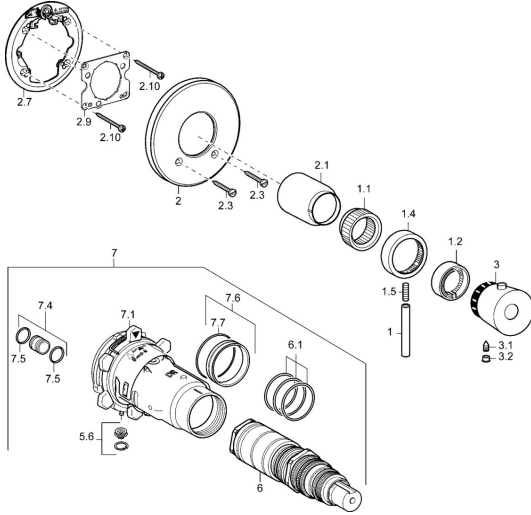

EAN: 4015474112735
static.hansa.com/46619041

Spare parts

SP46619041

	Name	Code
1	Lever, 80 mm Chrome	59912128
1.1	Adapter	59912894
1.2	Temperature adjustment limiter Chrome	59912893
1.4	Flow control handle Chrome	59912130
1.5	Screw, M6x20	59911228
2	Cover flange Chrome Discontinued	59912538
2.1	Covering cap Chrome Discontinued	59912922
2.3	Screw, M5x25 Chrome	59912881
2.7	Fixing part	59912888
2.9	Fixing plate	59913034
2.10	Screw, M4,5x80	59912890
3	Temperature control handle Chrome Discontinued	59912541
3.1	Screw, M6x9,5	59901609
3.2	Cover plug Chrome	59911840
5.6	Plug	59912981
6	Thermostatic cartridge, 1/2" Varox	59912843
6.1	O-ring, d 26x2	59911081
7	Functional unit, H/C reversed Discontinued	59912979
7	Functional unit Discontinued	59912904
7.1	Blind nut	59912984
7.4	Connection nipple, (2014-)	59913885
7.5	O-ring, d 14x2	59912982
7.6	Ring	59912989
7.7	O-ring, 50.52x1.78	59906841
N.I.	Raising kit, 20 mm	59912754
N.I.	Rebound pin	59912005