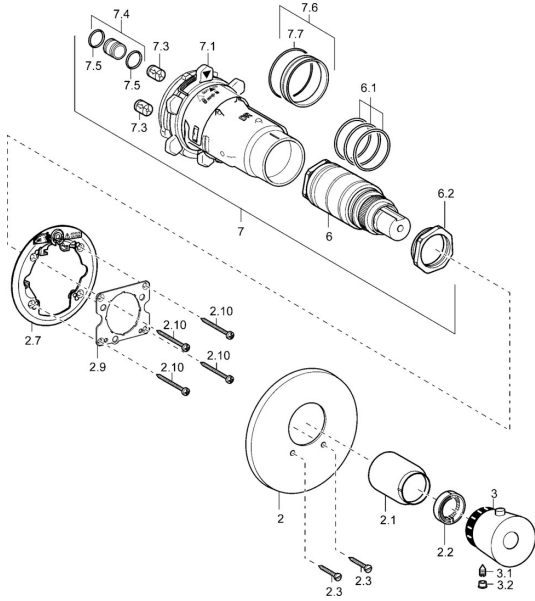

EAN: 4015474112773
static.hansa.com/46609041

Spare parts

SP46609041

	Name		Code
2	Cover flange Chrome	Discontinued	59912538
2.1	Covering cap Chrome	Discontinued	59912891
2.2	Retaining ring		59912892
2.3	Screw, M5x25 Chrome		59912881
2.7	Fixing part		59912888
2.9	Fixing plate		59913034
2.10	Screw, M4.5x80		59912890
3	Temperature control handle Chrome	Discontinued	59912541
3.1	Screw, M6x9.5		59901609
3.2	Cover plug Chrome		59911840
6	Thermostatic cartridge		59911525
6	Thermostatic cartridge, H/C reversed		59911527
6.1	O-ring, d 26x2		59911081
6.2	Eye screw, M34x1, AF36		59912988
7	Functional unit	Discontinued	59912903
7.1	Blind nut		59912984
7.3	Non-return valve		59905714
7.4	Connection nipple, (2014-)		59913885
7.5	O-ring, d 14x2		59912982
7.6	Ring		59912989
7.7	O-ring, 50.52x1.78		59906841
N.I.	Raising kit, 20 mm		59912754
N.I.	Rebound pin		59912005