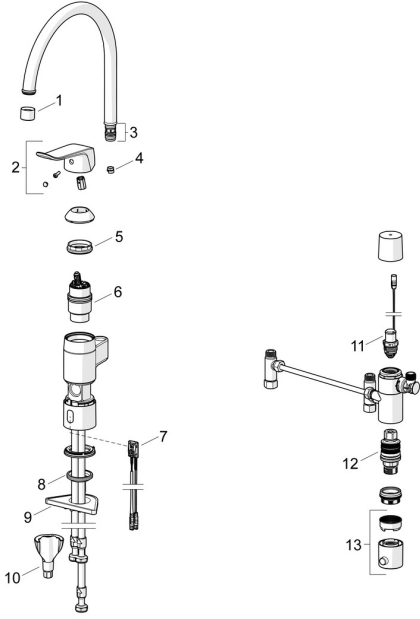

EAN: 4057304019678
static.hansa.com/46142209

Spare parts

SP46142209

	Name	Code
01	Aerator, M22x1 STD PL HCA Laminar Chrome	1003610V
02	Lever, L=136 Chrome	59914719
03	Sealing kit	59914263
04	Spout overturning stopper, 60° / 0°	59914264
04	Spout overturning stopper, 120° Discontinued	59914429
05	Tightening nut, M42x1.5, SW 38	59914128
06	Cartridge, 4.0 Classic	59914129
07	Sensor, 3/9 V, Bluetooth	1014212V
08	Bottom seal	59914591
09	Supporting plate	59910008
10	Fixing set	59914475
11	Pilot valve, 3 V	59914338
12	Thermostatic cartridge, 3.4	59914114
13	Temperature control handle Chrome	602062V
N.I.	Battery, 1.5 V AA Lithium	59914136