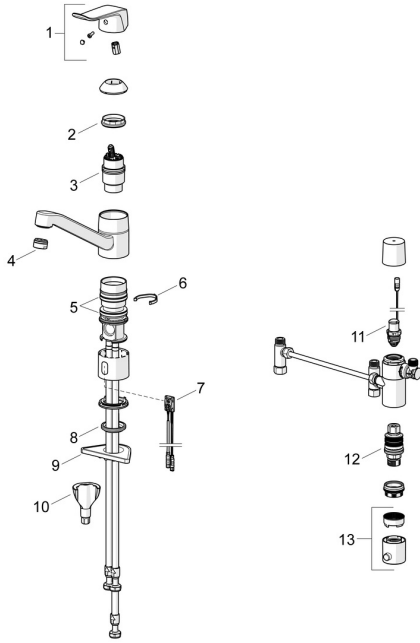

EAN: 4057304019654
static.hansa.com/46132209

Spare parts

SP46132209

	Name	Code
01	Lever, L=136 Chrome	59914719
02	Tightening nut, M42x1.5, SW 38	59914128
03	Cartridge, 4.0 Classic	59914129
04	Aerator, M24x1 STD PL HC A Laminar (2013-) Chrome	59914054
05	X-sealing set	59914485
06	Spout overturning stopper, 120°	59914489
06	Spout overturning stopper, 40°-80°	59914540
07	Sensor, 3/9 V, Bluetooth	1014212V
08	Bottom seal	59914591
09	Supporting plate	59910008
10	Fixing set	59914475
11	Pilot valve, 3 V	59914338
12	Thermostatic cartridge, 3.4	59914114
13	Temperature control handle Chrome	602062V
N.I.	Battery, 1.5 V AA Lithium	59914136