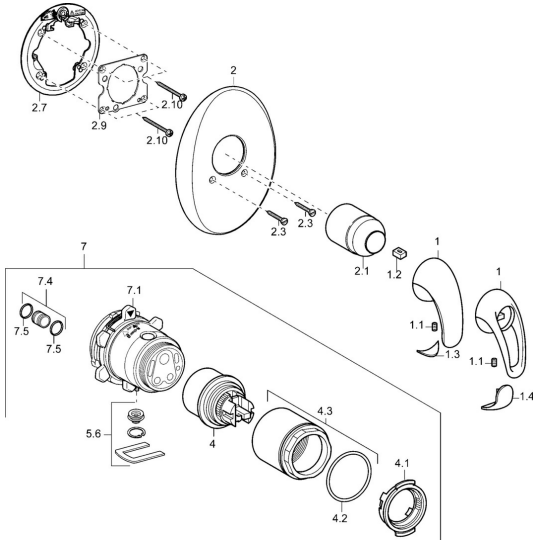

EAN: 4015474111721
static.hansa.com/45869040

Spare parts

SP45869040

	Name	Code
1	Lever Chrome Discontinued	599055895
1	Lever Chrome Discontinued	599055881
1.1	Screw, M5x8, SW2.5	59904755
1.2	Bushing	59904778
1.3	Symbol plug Discontinued	59911785
1.4	Symbol plug Discontinued	59911786
2	Cover plate Chrome Discontinued	59911913
2.1	Covering cap Chrome	59904820
2.3	Screw, M5x25 Chrome	59912881
2.7	Fixing part	59912888
2.9	Fixing plate	59913034
2.10	Screw, M4.5x80	59912890
4	Cartridge, 4.8 eco	59904601
4.1	Hot water limiter	59904759
4.2	O-ring, 50.52x1.78	59906841
4.3	Eye screw, M50x1, SW45	59912980
5.6	Plug	59912981
7	Functional unit Discontinued	59912907
7	Body for shower faucet Discontinued	59912897
7.1	Blind nut	59912984
7.4	Connection nipple, (2014-)	59913885
7.5	O-ring, d 14x2	59912982
N.I.	Raising kit, 20 mm	59912754