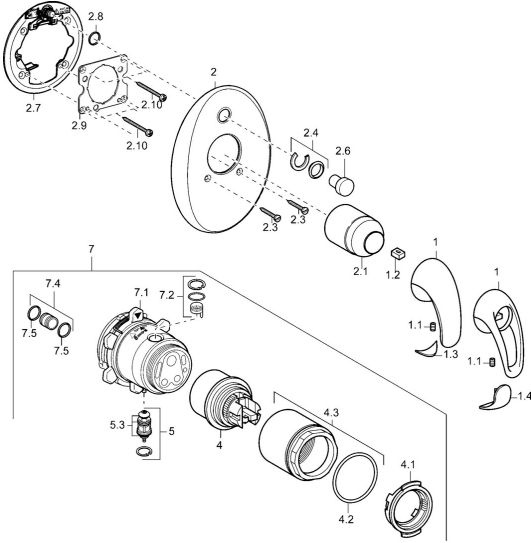

## Spare parts

### SP45849040

	Name	Code
1	Lever Chrome <span>Discontinued</span>	599055895
1	Lever Chrome <span>Discontinued</span>	599055881
1.1	Screw, M5x8, SW2.5	59904755
1.2	Bushing	59904778
1.3	Symbol plug <span>Discontinued</span>	59911785
1.4	Symbol plug <span>Discontinued</span>	59911786
2	Cover flange Chrome <span>Discontinued</span>	59912927
2.1	Covering cap Chrome	59904820
2.3	Screw, M5x25 Chrome	59912881
2.4	Flow limiting cap	59912924
2.6	Snap	59912926
2.7	Fixing part	59912889
2.8	O-ring, d 7.65x1.78	59902337
2.9	Fixing plate	59913034
2.10	Screw, M4.5x80	59912890
4	Cartridge, 4.8 eco	59904601
4.1	Hot water limiter	59904759
4.2	O-ring, 50.52x1.78	59906841
4.3	Eye screw, M50x1, SW45	59912980
5	Diverter	59912985
5.3	Sealing kit <span>Discontinued</span>	59912997
7	Functional unit, 4.8 <span>Discontinued</span>	59912898
7	Functional unit <span>Discontinued</span>	59912907
7.1	Blind nut	59912984
7.2	Valve	59912986
7.4	Connection nipple, (2014-)	59913885
7.5	O-ring, d 14x2	59912982
N.I.	Raising kit, 20 mm	59912754