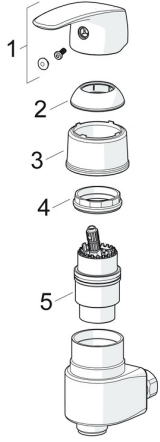

## Spare parts

### SP45692183

	Name	Code
01	Lever Chrome	59914453
02	Covering cap Chrome <b>Discontinued</b>	59914454
03	Covering cap Chrome <b>Discontinued</b>	59914595
04	Tightening nut, M42x1.5, SW 38	59914128
05	Cartridge, 4.0 Classic	59914129