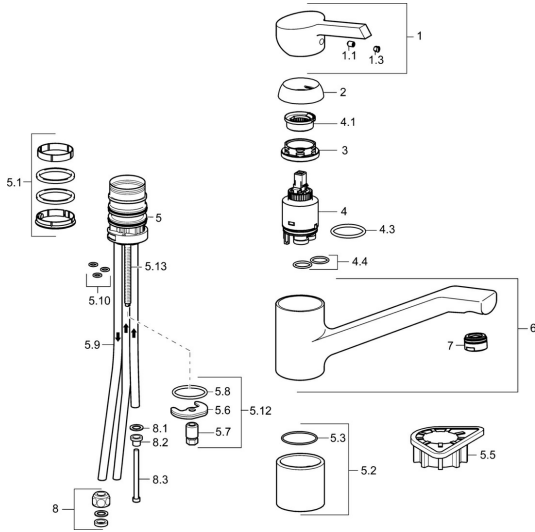

EAN: 4015474261112
static.hansa.com/45381173

Spare parts

SP45381173

	Name	Code
1	Lever Chrome Discontinued	59914062
1.1	Screw, M5x8, SW2.5	59904755
1.3	Symbol plug Grey	59912112
2	Covering cap, 33x3 mm Chrome	59912504
3	Tightening nut, M37x1, AF30 Discontinued	59912111
4	Cartridge, 3.5 Eco	59912324
4	Cartridge, 3.5 Classic	59913075
4.1	Temperature adjustment limiter	59912325
4.3	O-ring, d 28.24x2.62 Discontinued	59912590
4.4	O-ring, d 10.10x1.60 Discontinued	59905072
5.1	Sealing kit	1001264V
5.1	Sealing kit Discontinued	59913968
5.2	Raising socket	59913973
5.3	O-ring, d 34x1.5	59913975
5.5	Supporting plate	59910008
5.6	Fixing plate	59904765
5.7	Screw, M8x1, SW13	59904766
5.8	O-ring, d 36.09x d 3.53	59913396
5.9	Pipe, M8x1, L=560	59912806
5.10	O-ring, 6x1.4	59913266
5.12	Fixing set	59910749
5.13	Fixing screw, M8x1, L=140	59912474
6	Spout Chrome	59914060
7	Aerator, M24x1 A, low pressure Chrome	59902692
8	Fitting nut	59904969
8.1	Sealing kit, 14.9x8.5x1	59902352
8.2	Sealing kit, 10x8	59902272
8.3	Hose	59902151
N.I.	Key, SW30/34	59912108