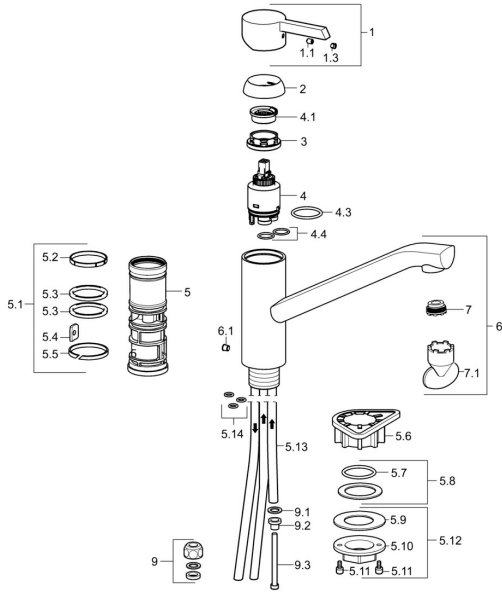

EAN: 4015474202122
static.hansa.com/45381103

Spare parts

SP45381103

	Name	Code
1	Lever Chrome	59913586
1.1	Screw, M5x8, SW2.5	59904755
1.3	Symbol plug Grey	59912112
2	Covering cap, 33x3 mm Chrome	59912504
3	Tightening nut, M37x1, AF30 Discontinued	59912111
4	Cartridge, 3.5 Eco	59912324
4	Cartridge, 3.5 Classic	59913075
4.1	Temperature adjustment limiter	59912325
4.3	O-ring, d 28.24x2.62 Discontinued	59912590
4.4	O-ring, d 10.10x1.60 Discontinued	59905072
5.1	Sealing kit	59913313
5.6	Supporting plate	59910008
5.8	Gasket, 48x33.5x2	59902283
5.12	Fixing set	59913479
5.13	Pipe, M8x1, L=560	59912806
5.14	O-ring, 6x1.4	59913266
6	Spout Chrome Discontinued	59913315
6.1	Screw, M6x0.75 Discontinued	59913314
7	Aerator, M21.5x1	59913129
7.1	Key for aerator, M21.5x1	59913133
9	Fitting nut	59904969
9.1	Sealing kit, 14.9x8.5x1	59902352
9.2	Sealing kit, 10x8	59902272
9.3	Hose	59902151
N.I.	O-ring, 35x2.5	59905020
N.I.	Key, SW30/34	59912108
N.I.	Washer set Discontinued	59914043