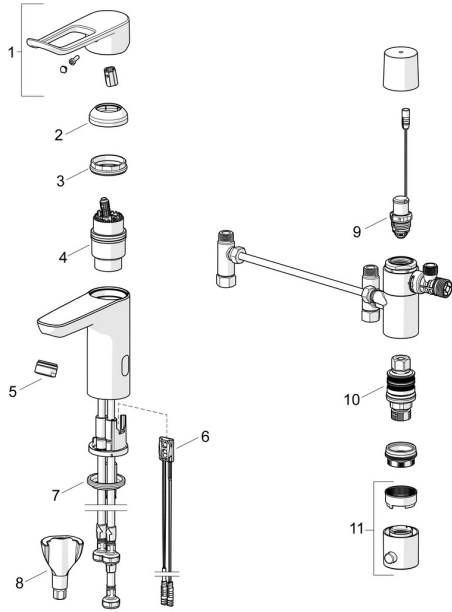

EAN: 4057304019630
static.hansa.com/45252209

Spare parts

SP45252209

	Name	Code
01	Long lever, L=162 Chrome	59914716
02	Covering cap Chrome	59914478
03	Tightening nut, M42x1.5, SW 38	59914128
04	Cartridge, 4.0 Classic	59914129
05	Aerator, M24x1 STD HC, 6 l/min Laminar Chrome	59914068
06	Sensor, 3/9 V, Bluetooth	1014212V
07	Bottom seal	59914591
08	Fixing set	59914475
09	Pilot valve, 3 V	59914338
10	Thermostatic cartridge, 3.4	59914114
11	Temperature control handle Chrome	602062V
N.I.	Battery, 1.5 V AA Lithium	59914136