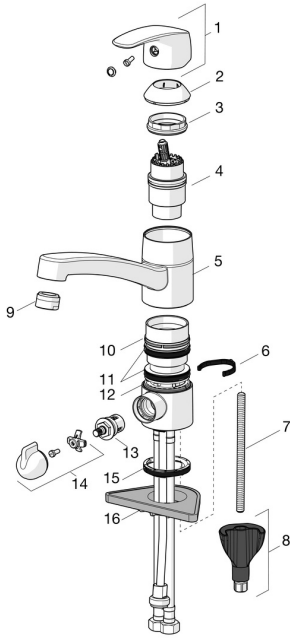

EAN: 4057304003660
static.hansa.com/45202283

Spare parts

SP45202283

	Name	Code
01	Lever Chrome	59914453
02	Covering cap Chrome Discontinued	59914482
03	Tightening nut, M42x1.5, SW 38	59914128
04	Cartridge, 4.0 Classic	59914129
05	Spout, L=210 Chrome Discontinued	59914730
06	Spout overturning stopper, 120°	59914489
07	Fixing screw, M8x1, L=130	59914474
08	Fixing set	59914475
09	Aerator, M24x1 Chrome Discontinued	59914501
10	Bearing ring Discontinued	59914490
11	X-sealing set	59914485
12	Bearing ring Discontinued	59914486
13	Headpart, G1/2	59914433
14	Handle for washing machine valve Chrome Discontinued	59914715
15	Bottom seal	59914591
16	Supporting plate	59910008