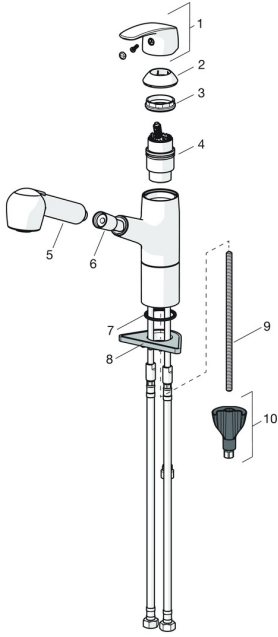

EAN: 4057304003202
static.hansa.com/45182283

Spare parts

SP45182283

	Name	Code
01	Lever Chrome	59914453
02	Covering cap Chrome Discontinued	59914482
03	Tightening nut, M4x1.5, SW 38	59914128
04	Cartridge, 4.0 Classic	59914129
05	Hand shower Chrome	59914496
06	Hose, L=1500, G1/2-M15x1	59914345
07	Bottom seal, d 28 mm Discontinued	59914497
08	Supporting plate	59910008
09	Fixing screw, M8x1, L=130	59914474
10	Fixing set	59914475