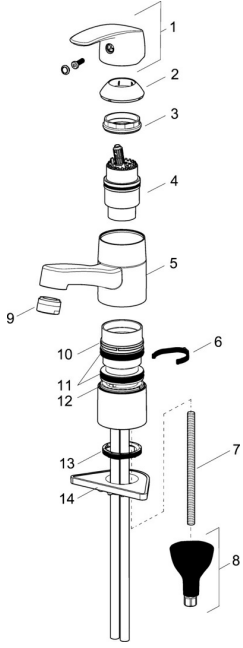

## Spare parts

### SP45152283

	Name	Code
01	Lever Chrome	59914453
02	Covering cap Chrome <b>Discontinued</b>	59914482
03	Tightening nut, M42x1.5, SW 38	59914128
04	Cartridge, 4.0 Classic	59914129
05	Spout, L=132 <b>Discontinued</b>	59914483
06	Spout overturning stopper, 120°	59914489
07	Fixing screw, M8x1, L=130	59914474
08	Fixing set	59914475
09	Aerator, M24x1 STD HC A Chrome	59914484
10	Bearing ring <b>Discontinued</b>	59914490
11	X-sealing set	59914485
12	Bearing ring <b>Discontinued</b>	59914486
13	Bottom seal	59914591
14	Supporting plate	59910008