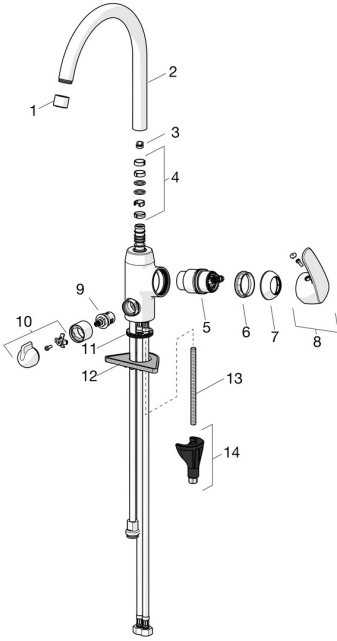

## Spare parts

### SP45142283

	Name	Code
01	Aerator, M22x1 STD CC A Chrome	59914436
02	High spout, L=208 Chrome <b>Discontinued</b>	59914498
03	Spout overturning stopper, 60° / 0°	59914264
03	Spout overturning stopper, 120° <b>Discontinued</b>	59914429
04	Sealing kit	59914263
05	Cartridge, 4.0 Classic	59914129
06	Tightening nut, M42x1.5, SW 38	59914128
07	Covering cap Chrome <b>Discontinued</b>	59914454
08	Lever Chrome	59914453
09	Headpart, G1/2	59914433
10	Handle for washing machine valve Chrome <b>Discontinued</b>	59914715
11	Bottom seal	59914591
12	Supporting plate	59910008
13	Fixing screw, M8x1, L=130	59914474
14	Fixing set	59914475