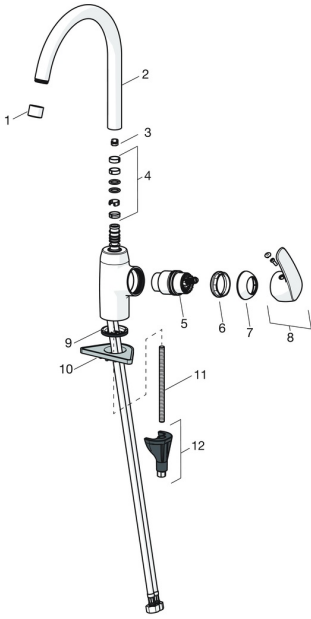

## Spare parts

### SP45132283

	Name	Code
01	Aerator, M22x1 STD CC A Chrome	59914436
02	High spout, L=208 Chrome <b>Discontinued</b>	59914498
03	Spout overturning stopper, 60° / 0°	59914264
03	Spout overturning stopper, 120° <b>Discontinued</b>	59914429
04	Sealing kit	59914263
05	Cartridge, 4.0 Classic	59914129
06	Tightening nut, M42x1.5, SW 38	59914128
07	Covering cap Chrome <b>Discontinued</b>	59914454
08	Lever Chrome	59914453
09	Bottom seal	59914591
10	Supporting plate	59910008
11	Fixing screw, M8x1, L=130	59914474
12	Fixing set	59914475