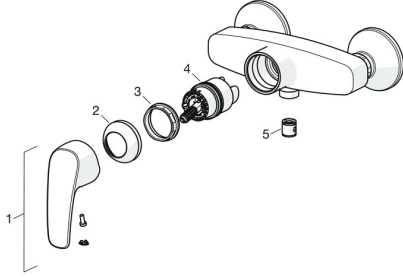

EAN: 4057304004346
static.hansa.com/45120163

Spare parts

SP45120163

	Name	Code
01	Lever Chrome	59914453
02	Covering cap Chrome Discontinued	59914454
03	Tightening nut, M42x1.5, SW 38	59914128
04	Cartridge, 4.0 Classic	59914129
05	Non-return valve	59905714