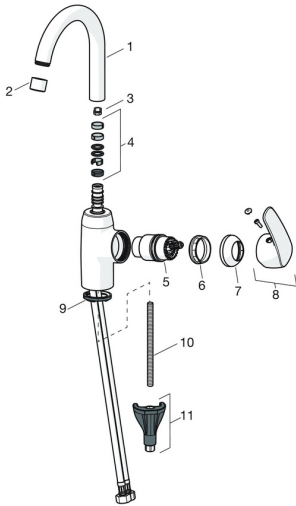

EAN: 4057304003103
static.hansa.com/45092283

Spare parts

SP45092283

	Name	Code
01	High spout, L=148 Chrome Discontinued	59914479
02	Aerator, M22x1 STD CC A Chrome	59914436
03	Spout overturning stopper, 60° / 0°	59914264
03	Spout overturning stopper, 120° Discontinued	59914429
04	Sealing kit for spout	59914431
05	Cartridge, 4.0 Classic	59914129
06	Tightening nut, M42x1.5, SW 38	59914128
07	Covering cap Chrome Discontinued	59914454
08	Lever Chrome Discontinued	59914480
09	Bottom seal	59914591
10	Fixing screw, M8x1, L=130	59914474
11	Fixing set	59914475
N.I.	Pop-up waste, (2019-) Chrome	59914764