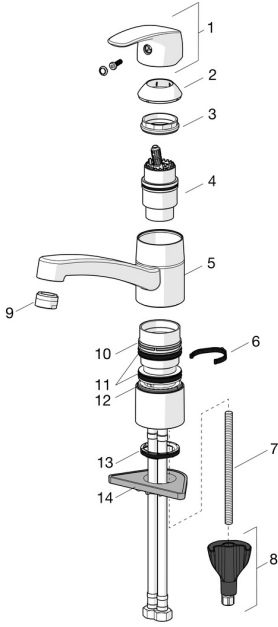

EAN: 4057304003172
static.hansa.com/45082283

Spare parts

SP45082283

	Name	Code
01	Lever Chrome	59914453
02	Covering cap Chrome Discontinued	59914482
03	Tightening nut, M42x1.5, SW 38	59914128
04	Cartridge, low pressure, 4.0	59914500
04	Cartridge, 4.0 Classic	59914129
05	Spout, L=210 Chrome Discontinued	59914730
06	Spout overturning stopper, 120°	59914489
06	Spout overturning stopper, 40°-80°	59914540
07	Fixing screw, M8x1, L=130	59914474
08	Fixing set	59914475
09	Aerator, M24x1 Discontinued	59914461
09	Aerator, M24x1 Chrome Discontinued	59914501
09	Aerator, M24x1 A, low pressure Chrome	59902692
10	Bearing ring Discontinued	59914490
11	X-sealing set	59914485
12	Bearing ring Discontinued	59914486
13	Bottom seal	59914591
14	Supporting plate	59910008