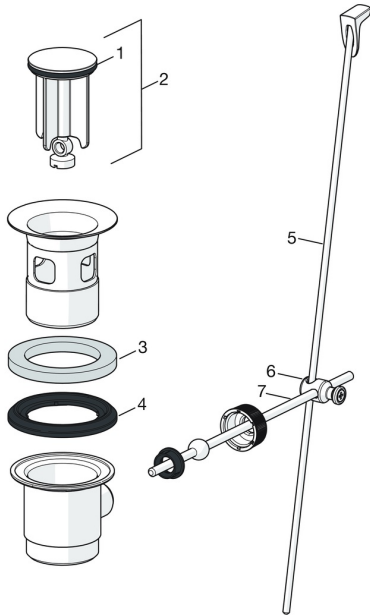

## Spare parts

### SP45073283

	Name	Code
01	Lever Chrome	59914453
02	Covering cap Chrome	59914478
03	Tightening nut, M42x1.5, SW 38	59914128
04	Cartridge, 4.0 Classic	59914129
05	Ball joint for bidet faucet	59910952
06	Aerator, M24x1, 6 l/min Chrome	59914476
07	Bottom seal	59914591
08	Fixing screw, M8x1, L=130	59914474
09	Fixing set	59914475
N.I.	Pop-up waste, (2019-) Chrome	59914764

### SP0034D

	Name	Code
01	Gasket, 57x8.5x1.5	59911456
02	Plug for pop-up waste, d 63 mm Chrome	59902021
03	O-ring	59905077
04	Form sealing	59905078
05	Pop-up operating rod Chrome	59914477
06	Swivel joint	59904624
07	Lever for pop-up waste Chrome	59904622