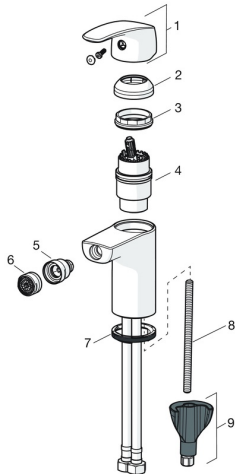

## Spare parts

### SP45073283

	Name	Code
01	Lever Chrome	59914453
02	Covering cap Chrome	59914478
03	Tightening nut, M42x1.5, SW 38	59914128
04	Cartridge, 4.0 Classic	59914129
05	Ball joint for bidet faucet	59910952
06	Aerator, M24x1, 6 l/min Chrome	59914476
07	Bottom seal	59914591
08	Fixing screw, M8x1, L=130	59914474
09	Fixing set	59914475
N.I.	Pop-up waste, (2019-) Chrome	59914764

### SP0034D

	Name	Code
01	Gasket, 57x8.5x1.5	59911456
02	Plug for pop-up waste, d 63 mm Chrome	59902021
03	O-ring	59905077
04	Form sealing	59905078
05	Pop-up operating rod Chrome	59914477
06	Swivel joint	59904624
07	Lever for pop-up waste Chrome	59904622