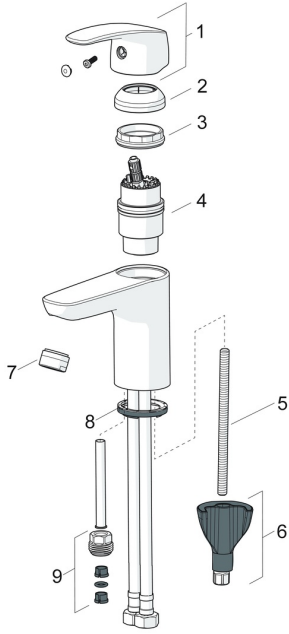

EAN: 4057304003080
static.hansa.com/45052283

Spare parts

SP45052283

	Name	Code
01	Lever Chrome	59914453
02	Covering cap Chrome	59914478
03	Tightening nut, M42x1.5, SW 38	59914128
04	Cartridge, 4.0 Classic	59914129
05	Fixing screw, M8x1, L=130	59914474
06	Fixing set	59914475
07	Aerator, M24x1, 6 l/min Chrome	59914476
08	Bottom seal	59914591
09	Nipple Discontinued	59914133
N.I.	Flexible pipe, L=375, G3/8-M10x1	59914188
N.I.	Pop-up waste, (2019-) Chrome	59914764