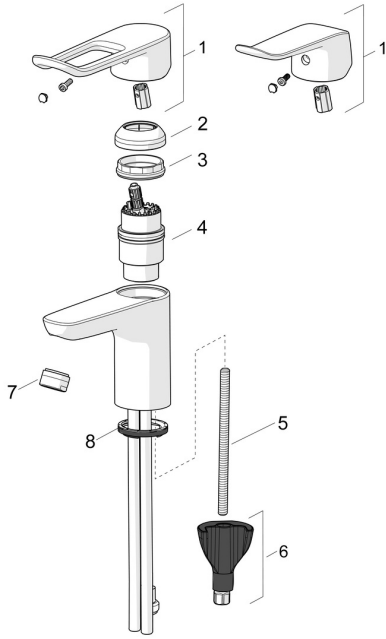

EAN: 4057304010545
static.hansa.com/45022186

Spare parts

SP45022186

	Name	Code
01	Lever, L=136 Chrome	59914719
01	Long lever, L=162 Chrome	59914716
02	Covering cap Chrome	59914478
03	Tightening nut, M42x1.5, SW 38	59914128
04	Cartridge, 4.0 Classic	59914129
05	Fixing screw, M8x1, L=130	59914474
06	Fixing set	59914475
07	Aerator, M24x1, 6 l/min Chrome	59914476
07	Aerator, M24x1 STD PL HC A Laminar (2013-) Chrome	59914054
08	Bottom seal	59914591
N.I.	Pop-up waste, (2019-) Chrome	59914764
N.I.	Shower hose, L=1750 Satin	54120300
N.I.	Hand shower holder Chrome	04430100
N.I.	Bidetta hand shower Chrome	59914162