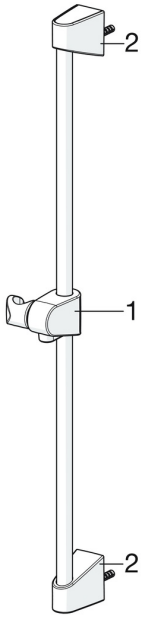

EAN: 4057304002458
static.hansa.com/44780211

Spare parts

SP44780211

	Name	Code
01	Slide for shower rail Chrome	59914392
02	Wall bracket Chrome	59914393