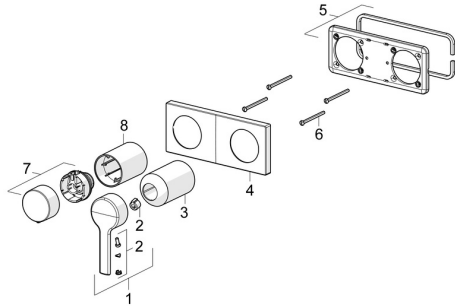

EAN: 4057304014840
static.hansa.com/44599583

Spare parts

SP44599583

	Name	Code
01	Lever Chrome	1004279V
02	Symbol plug	59914573
03	Cover sleeve Chrome	59914572
04	Cover plate Chrome Discontinued	59914702
05	Cover plate holder	59913697
06	Screw, M4x55	59913698
07	Flow control handle Chrome Discontinued	59914703
08	Cover sleeve Chrome	59914671