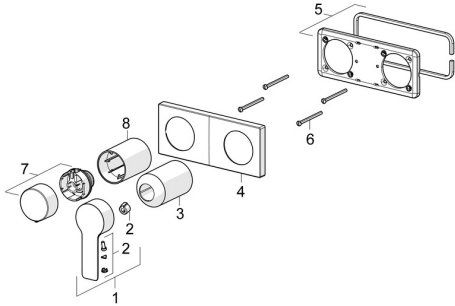

## Spare parts

### SP44559583

	Name	Code
01	Lever Chrome	1004277V
02	Symbol plug	59914573
03	Cover sleeve Chrome	59914572
04	Cover plate Chrome <b>Discontinued</b>	59914702
05	Cover plate holder	59913697
06	Screw, M4x55	59913698
07	Flow control handle Chrome <b>Discontinued</b>	59914703
08	Cover sleeve Chrome	59914671