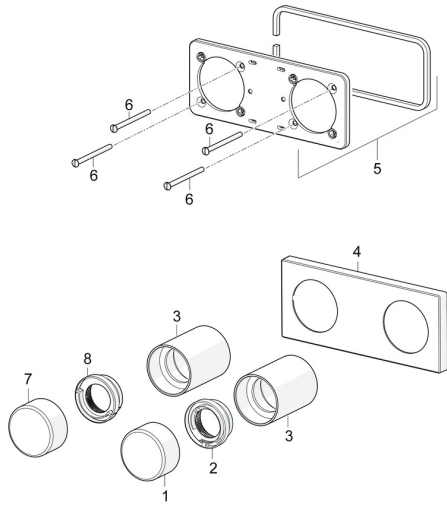

EAN: 4057304007231
static.hansa.com/44529583

Spare parts

SP44529583

	Name	Code
01	Temperature control handle Chrome	59914704
02	Temperature adjustment limiter	59914705
03	Cover sleeve Chrome	59914671
04	Cover plate Chrome Discontinued	59914702
05	Cover plate holder	59913697
06	Screw, M4x55	59913698
07	Flow control handle, (4453) Chrome Discontinued	59914707
07	Flow control handle, (4452) Chrome Discontinued	59914706
08	Flow limiter Discontinued	59914708