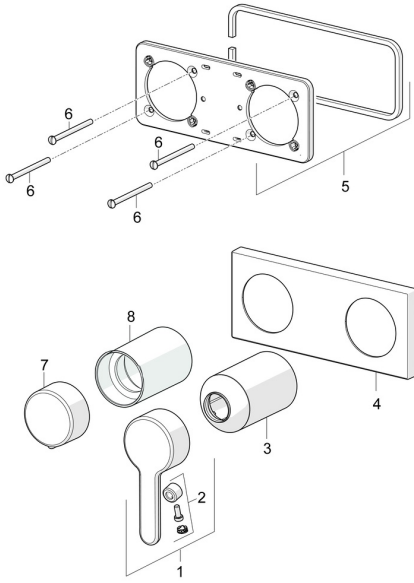

EAN: 4057304006906
static.hansa.com/44519583

Spare parts

SP44519583

	Name	Code
01	Lever Chrome	59914574
02	Symbol plug	59914573
03	Cover sleeve Chrome	59914572
04	Cover plate Chrome Discontinued	59914702
05	Cover plate holder	59913697
06	Screw, M4x55	59913698
07	Flow control handle Chrome Discontinued	59914703
08	Cover sleeve Chrome	59914671