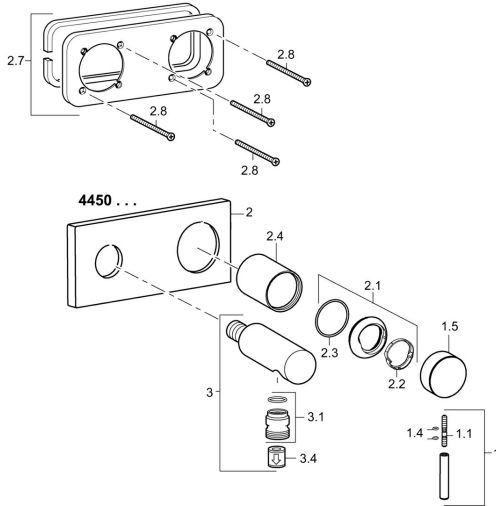

EAN: 4015474202726
static.hansa.com/44509503

Spare parts

SP44509503

	Name	Code
1	Lever, L=50, M5 IG	59913335
1.1	Screw, M5x35	59913299
1.4	O-ring, d 3x1.5	59913100
1.5	Cap Chrome	59913332
2	Cover flange, 175x75 mm Chrome Discontinued	59913699
2.1	Covering cap Chrome	59913364
2.2	Bearing ring	59913363
2.3	O-ring, d 38x2	59913212
2.4	Cover sleeve Chrome	59913375
2.7	Cover plate holder	59913697
2.8	Screw, M4x55	59913698
3	Wall coupling Chrome Discontinued	59913700
3.1	Thread nipple, G1/2xM18x1	59911384
3.4	Non-return valve	59905714
N.I.	Raising kit, 20 mm	59913590