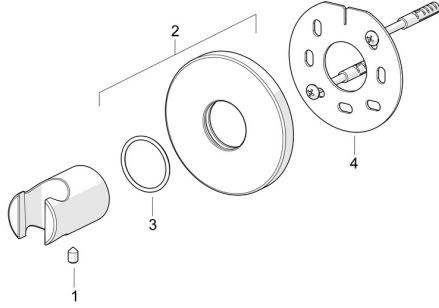

EAN: 4015474250314
static.hansa.com/44440173

Spare parts

SP44440173

	Name	Code
1	Screw, M5x8, SW2.5	59904755
2	Cover flange, d 75 mm Chrome	59913246
3	O-ring, d 26x2	59913423
4	Cover plate holder	59913710