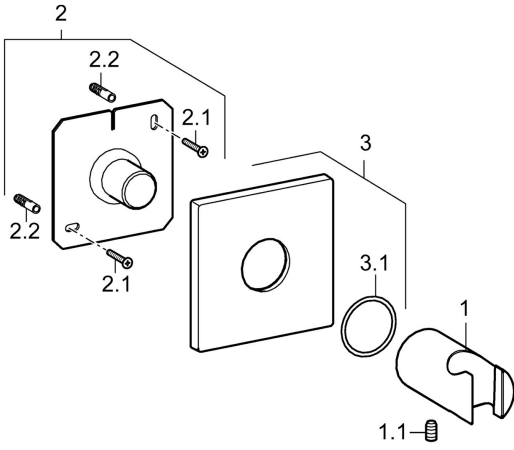

## Spare parts

### SP44440100

	Name	Code
1.1	Screw, M5x8, SW2.5	59904755
2	Supporting plate <b>Discontinued</b>	59913424
3	Cover plate, 75x75 mm Chrome	59913326
3.1	O-ring, d 26x2	59913423