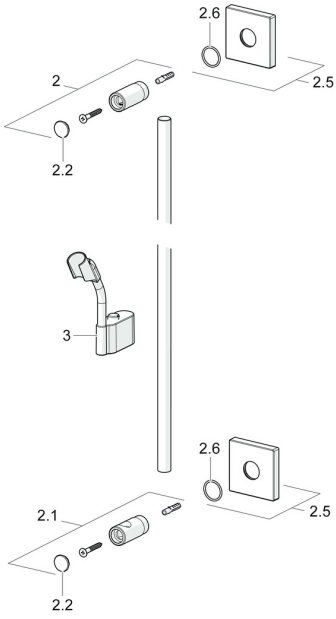

EAN: 4015474190122
static.hansa.com/44410100

Spare parts

SP44410100

	Name	Code
2	Holder Chrome Discontinued	59913712
2.1	Holder Chrome Discontinued	59913713
2.2	Cover Chrome	59913422
2.5	Cover plate, 75x75 mm Chrome	59913326
2.6	O-ring, d 26x2	59913423
3	Slide for shower rail, d 18 mm, (-2019) Discontinued	59913306
3	Slide for shower rail, d 18 mm Chrome	59912781
N.I.	Shower hose, L=1600 Satin	54120500