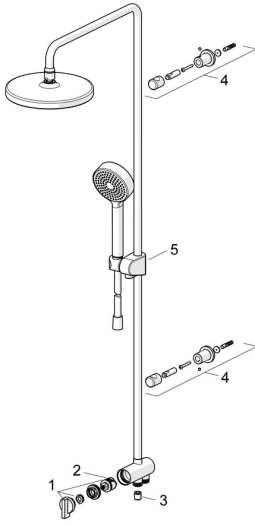

## Spare parts

### SP44380200

	Name	Code
01	Diverter	59914119
02	Diverter	59914183
03	Non-return valve, DN15	59914250
04	Shower pipe holder Chrome	59914773
05	Slide for shower rail Chrome	59914392
N.I.	Shower hose, L=1000, G1/2xG1/2	59913813