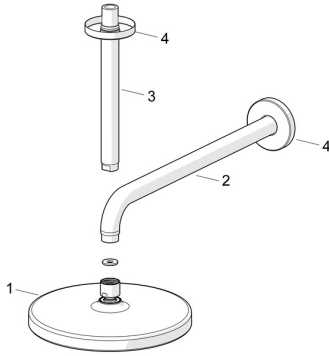

EAN: 4057304013379
static.hansa.com/44360100

Spare parts

SP44360100

| | Name | Code |
|----|------------------------------------|----------|
| 01 | Overhead shower, d 200 mm Chrome | 44740100 |
| 01 | Overhead shower, 200x200 mm Chrome | 44740200 |
| 02 | Shower pipe, L=350 | 59913748 |
| 03 | Shower pipe, L=200 mm Chrome | 59913749 |
| 04 | Cover flange, d 65 mm Chrome | 59913750 |