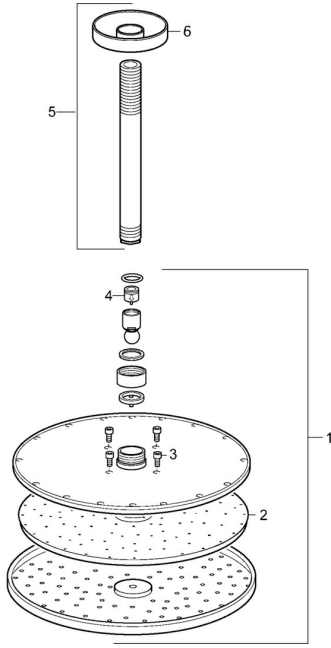

EAN: 4015474252837
static.hansa.com/44270300

Spare parts

SP44270300

	Name	Code
1	Overhead shower, d 300 mm Chrome	59913746
2	Nozzle plate, d 300 mm, (-2019)	59913752
3	Screw	59913754
4	Flow limiter	59913753
5	Shower pipe, L=200 mm Chrome	59913749
6	Cover flange, d 65 mm Chrome	59913750