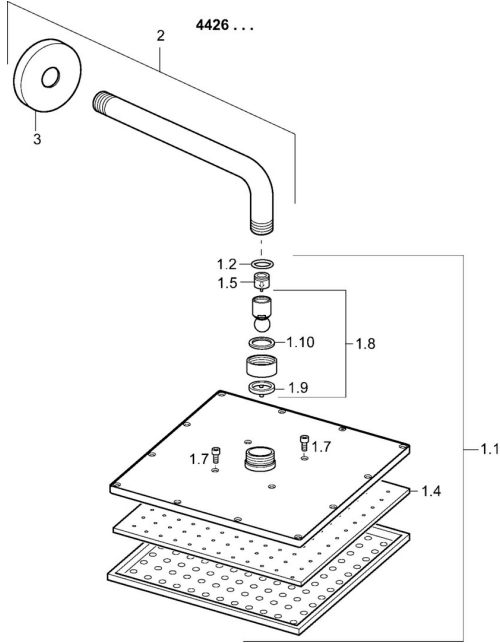

EAN: 4015474257436
static.hansa.com/44260340

Spare parts

SP44260340

	Name	Code
1.1	Overhead shower, 250x250 mm	59913875
1.4	Nozzle plate, 250x250 mm, (-2019)	59913876
1.6	Flow limiter	59913753
1.7	Screw	59913754
2	Shower pipe, L=350	59913748
3	Cover flange, d 65 mm Chrome	59913750