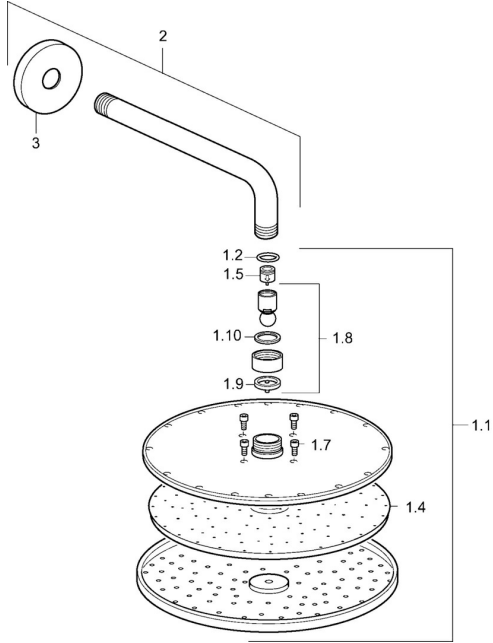

EAN: 4015474252844
static.hansa.com/44260300

Spare parts

SP44260300

	Name	Code
1.1	Overhead shower, d 300 mm Chrome	59913746
1.4	Nozzle plate, d 300 mm, (-2019)	59913752
1.6	Flow limiter	59913753
1.7	Screw	59913754
2	Shower pipe, L=350	59913748
3	Cover flange, d 65 mm Chrome	59913750