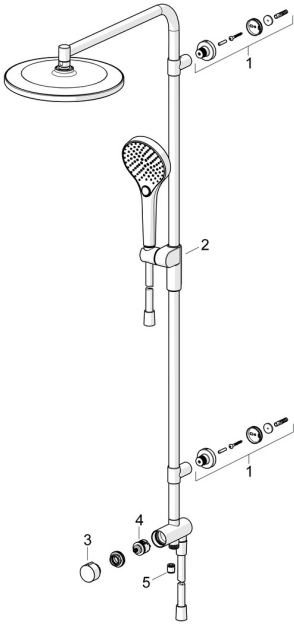

EAN: 4057304018022
static.hansa.com/44180300

Spare parts

SP44180300

	Name	Code
01	Wall bracket Chrome	1013902V
02	Slide for shower rail Chrome	1012974V
03	Handle Chrome	1013857V
04	Diverter	59914183
05	Non-return valve, DN15	59914250