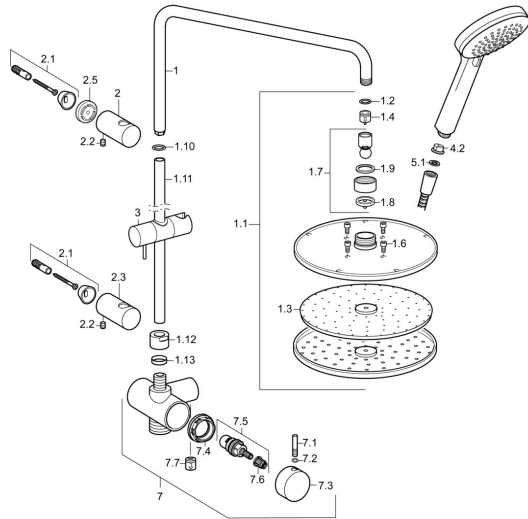

EAN: 4015474239012
static.hansa.com/44180200

Spare parts

SP44180200

	Name	Code
1	Shower pipe Chrome	59913810
1.1	Overhead shower, d 200 mm Chrome	59913747
1.3	Nozzle plate, d 200 mm, (-2019)	59913751
1.4	Flow limiter	59913753
1.6	Screw	59913754
1.10	O-ring kit	59913808
1.11	Shower pipe Chrome	59913814
1.12	Connection nut	59913807
1.13	O-ring kit	59913808
2	Wall bracket Chrome	59913809
2.1	Fixing set	59913812
2.2	Screw, M5x8, SW2.5	59904755
2.3	Wall bracket Chrome	59913815
2.5	Spacer ring, 5 mm	59913811
3	Slide for shower rail Chrome	59913755
4.2	Strainer	59906859
5.1	Gasket ring, d 21x12x2	59912304
5.2	Shower hose, L=1000, G1/2xG1/2	59913813
7	Diverter body complete	59913816
7.1	Pin, M6, 21 mm Chrome	59913284
7.2	O-ring, d 3x1.5	59913100
7.3	Handle	59913817
7.4	Tightening nut, M37x1, AF30 Discontinued	59912111
7.5	Diverter	59913818
7.6	Adapter White	59910235
7.7	Non-return valve	59905714